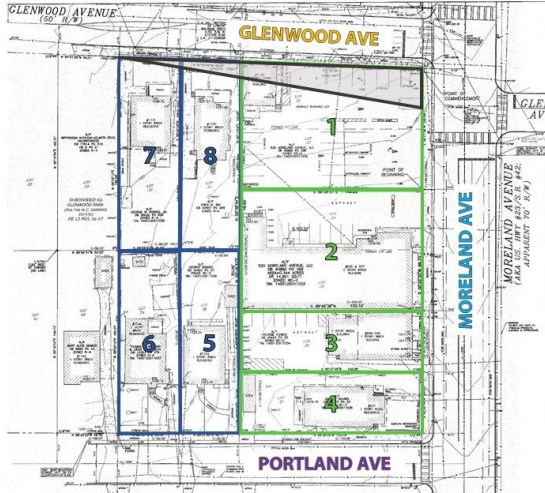

525 Moreland Assemblage Community Design Invitation

For more information
and updates, please visit
www.525Moreland.com

Please join us to lend Ormewood Park's and East Atlanta's voice to the design of this project

When/Where:

Meeting #1: Saturday, October 20th; 11:00 AM – 1:00 PM
Ormewood Church, 1071 Delaware Ave SE, Atlanta, 30316
Agenda: Site background, survey of desired uses, site planning diagrams

Meeting #2: Saturday, November 3rd; 11:00 AM – 1:00 PM
Branan Towers, 1200 Glenwood Ave SE, Atlanta, 30316
Agenda: Proposed site planning and use options, design considerations

Meeting #3: Saturday, November 17th; 11:00 AM – 1:00 PM
Ormewood Church, 1071 Delaware Ave SE, Atlanta, 30316
Agenda: Progression of site planning and use options, preferred option

*Lunch will
be provided*